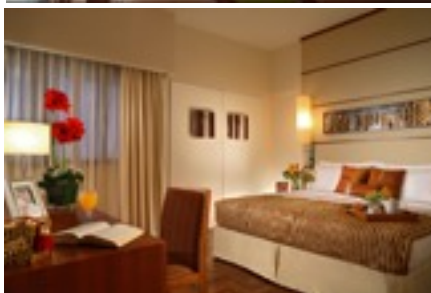

ORCHARD HOTEL

PAN PACIFIC HOTEL

THE FULLERTON HOTEL

SOMERSET SERVICED APARTMENTS

CHOOSE FROM 4 PREMIUM HOTELS IN SINGAPORE, WITH VERY SPECIAL OFFERINGS FOR WELLNESS TRAVEL CLIENTS

ORCHARD HOTEL

Superior Room

The hotel is a 653-room hotel ideally situated on Singapore's renowned Orchard Road.

Inclusions* @ Orchard Hotel

Room upgrade, subject to availability
breakfast for two
A \$30 Spa-Voucher; free local calls
Complimentary internet access
15% discount on Food and Beverage
Airport transfers included

PAN PACIFIC HOTEL

Deluxe Room

The hotel is renowned for its award winning dining outlets, and the six bars and restaurants will surely tempt you.

Inclusions* @ Pan Pacific Hotel

Room upgrade, subject to availability
Breakfast for two
Complimentary internet access
20% discount on Food and Beverage
Airport transfers included

SOMERSET SERVICED APARTMENTS

Serviced apartments, 1, 2, 3 and 4 bedrooms apartments available, perfect for families or longer stays in Singapore

Inclusions* @ Somerset

Breakfast for two
Laundry facilities
Use of Residence lounge and facilities
Complimentary internet access
Airport transfers included