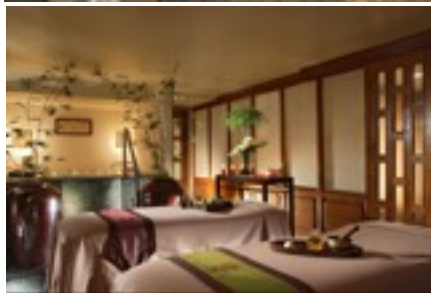

ORCHARD HOTEL

PAN PACIFIC HOTEL

THE FULLERTON HOTEL

SOMERSET SERVICED APARTMENTS

CHOOSE FROM 4 PREMIUM HOTELS IN SINGAPORE, WITH VERY SPECIAL OFFERINGS FOR WELLNESS TRAVEL CLIENTS

ORCHARD HOTEL

Superior Room

The hotel is a 653-room hotel ideally situated on Singapore's renowned Orchard Road.

Inclusions* @ Orchard Hotel

Room upgrade, subject to availability
breakfast for two
A \$30 Spa-Voucher; free local calls
Complimentary internet access
15% discount on Food and Beverage
Airport transfers included

PAN PACIFIC HOTEL

Deluxe Room

The hotel is renowned for its award winning dining outlets, and the six bars and restaurants will surely tempt you.

Inclusions* @ Pan Pacific Hotel

Room upgrade, subject to availability
Breakfast for two
Complimentary internet access
20% discount on Food and Beverage
Airport transfers included

SOMERSET SERVICED APARTMENTS

Serviced apartments, 1, 2, 3 and 4 bedrooms apartments available, perfect for families or longer stays in Singapore

Inclusions* @ Somerset

Breakfast for two
Laundry facilities
Use of Residence lounge and facilities
Complimentary internet access
Airport transfers included