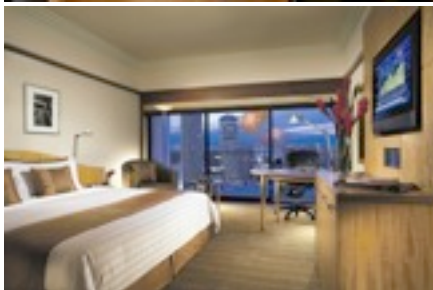

[Enquiry@wellnesstravel.com](mailto:Enquiry@wellnesstravel.com)

ORCHARD HOTEL

PAN PACIFIC HOTEL

THE FULLERTON HOTEL

SOMERSET SERVICED APARTMENTS

CHOOSE FROM 4 FANTASTIC HOTELS IN SINGAPORE, WITH SPECIAL OFFERINGS FOR WELLNESS TRAVEL CLIENTS

**ORCHARD HOTEL**

**Superior Room**

The Hotel is a 653-room hotel ideally situated on Singapore's renowned Orchard Road.

**Inclusions\* @ Orchard Hotel**

- Room upgrade, subject to availability
- Breakfast for two
- A \$30 Spa-Voucher, free local calls
- Complimentary internet access
- 15% discount on Food and Beverage
- Hospital transfers included
- Airport transfers included