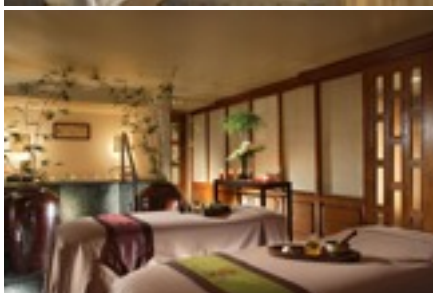

[Enquiry@wellnesstravel.com](mailto:Enquiry@wellnesstravel.com)

ORCHARD HOTEL

PAN PACIFIC HOTEL

THE FULLERTON HOTEL

SOMERSET SERVICED APARTMENTS

CHOOSE FROM 4 FANTASTIC HOTELS IN SINGAPORE, WITH SPECIAL OFFERINGS FOR WELLNESS TRAVEL CLIENTS

**ORCHARD HOTEL**

**Superior Room**

The Hotel is a 653-room hotel ideally situated on Singapore's renowned Orchard Road.

**Inclusions\* @ Orchard Hotel**

- Room upgrade, subject to availability
- Breakfast for two
- A \$30 Spa-Voucher, free local calls
- Complimentary internet access
- 15% discount on Food and Beverage
- Hospital transfers included
- Airport transfers included

**PAN PACIFIC HOTEL**

**Deluxe Room**

The hotel is renowned for its award winning dining outlets, and the six bars and restaurants will surely tempt you.

**Inclusions\* @ Pan Pacific Hotel**

- Room upgrade, subject to availability
- Breakfast for two
- Complimentary internet access
- 20% discount on Food and Beverage
- Hospital transfers included
- Airport transfers included